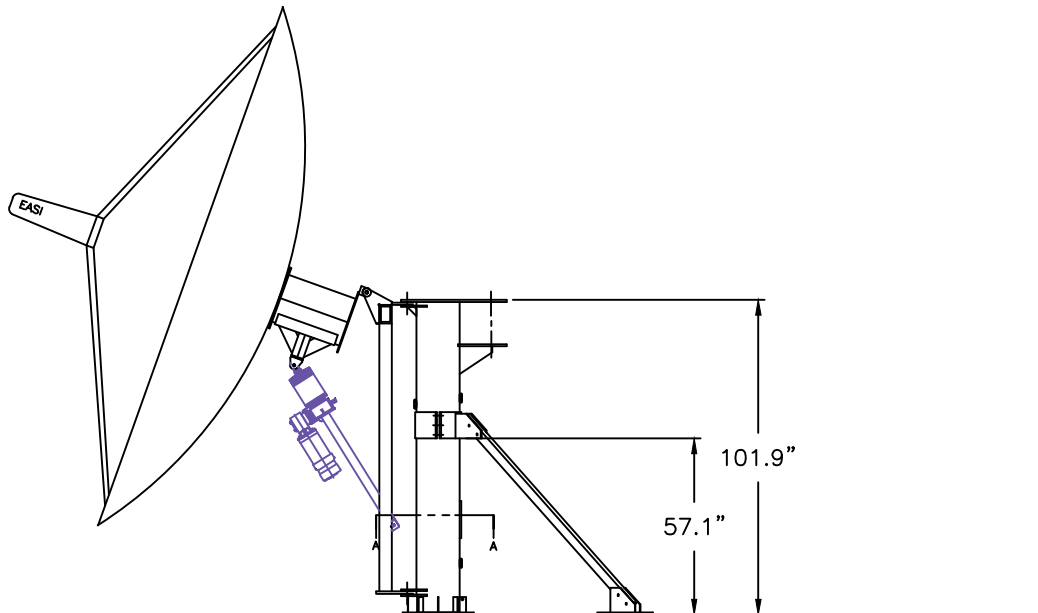

PLAN VIEW (4.5M ON KINGPOST WITH REAR KICKERS)

SIDE ELEVATION (4.5M ON KINGPOST WITH REAR KICKERS)

REVISIONS			DRAWN BY: JMK	DATE:
			SCALE: 1:20	WEIGHT:
			MATERIAL: -	
			TEMPLATE: -	
			DRAWING NO. -	

This drawing and the information contained therein are the property of BAIRD SATELLITE SYSTEMS

PEDESTAL WITH KICKERS (PLAN&SIDE VIEW)