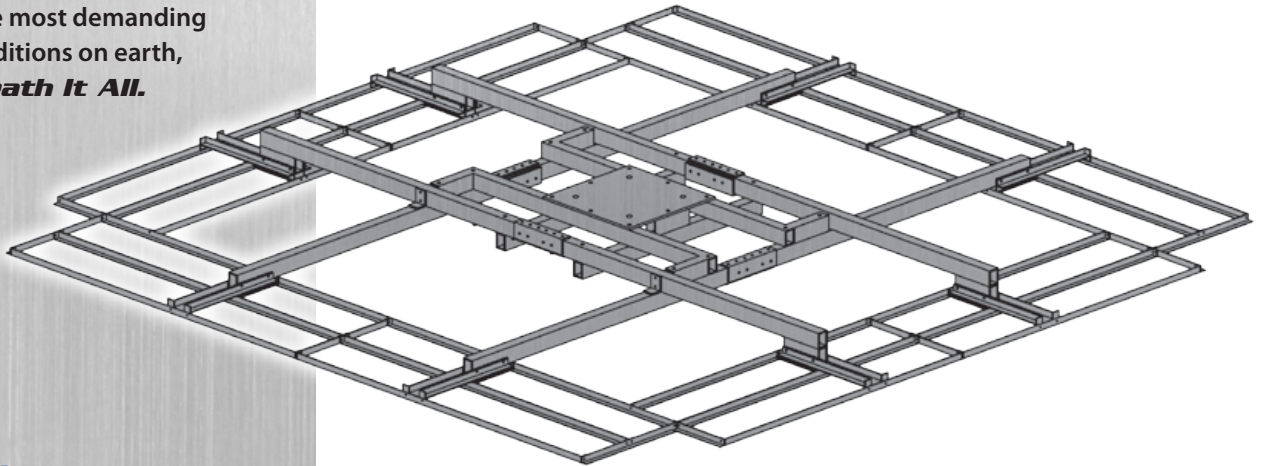

Model: AFC HD (2 Trays Per Leg)
Type: Non-Penetrating Mount System
3.7M to 5.0M+ Antennas

Baird is the world's leading antenna mounting systems manufacturer. Baird designs, tests and manufactures mounting systems for every antenna offered in the world today. In the most demanding situations and conditions on earth, Baird is ***Underneath It All.***

Baird AFC Series mounts are used with all major brands of satellite antennas from 3.7M to 5.0M+, towers and monopoles for other applications.

Superior Quality

- 100% hot dipped galvanized finish
- Zinc plated hardware
- Design tested for survivability
- State-of-the-art manufacturing
- Heavy gauge steel fabrication

Ultimate Flexibility

- Mast sizes to accommodate ALL major antenna brands
- Mast heights up to 10' (3.2M) for wireless and other applications
- Custom installations? Baird can meet your needs with more than 20 years of Industry experience

PRODUCT INFORMATION	
Application:	Roof-Top or Ground
Type:	Non-Penetrating, Flat Surface
Uses:	Satellite 3.7M to 5.0M+ Towers Other Applications
Footprint:	18.6' x 18.6' = 349 sq ft
Finish:	Hot Dip Galvanized
Available Options:	1 Tray Per Leg 2 Trays Per Leg 3 Trays Per Leg 4 Trays Per Leg Penetrating Feet (No Trays)
Satellite Mast Sizes:	Antenna kingpost or pedestal is mounted directly to AFC Base
Wireless / Other Application Mast Sizes:	Tower or monopole is mounted directly to AFC Base
Ballast:	Up to 152 Standard Concrete Blocks (8" x 8" x 16")
Shipping:	Freight 2 Shipping Pallets per Mount
Warranty:	10 Year Product Warranty