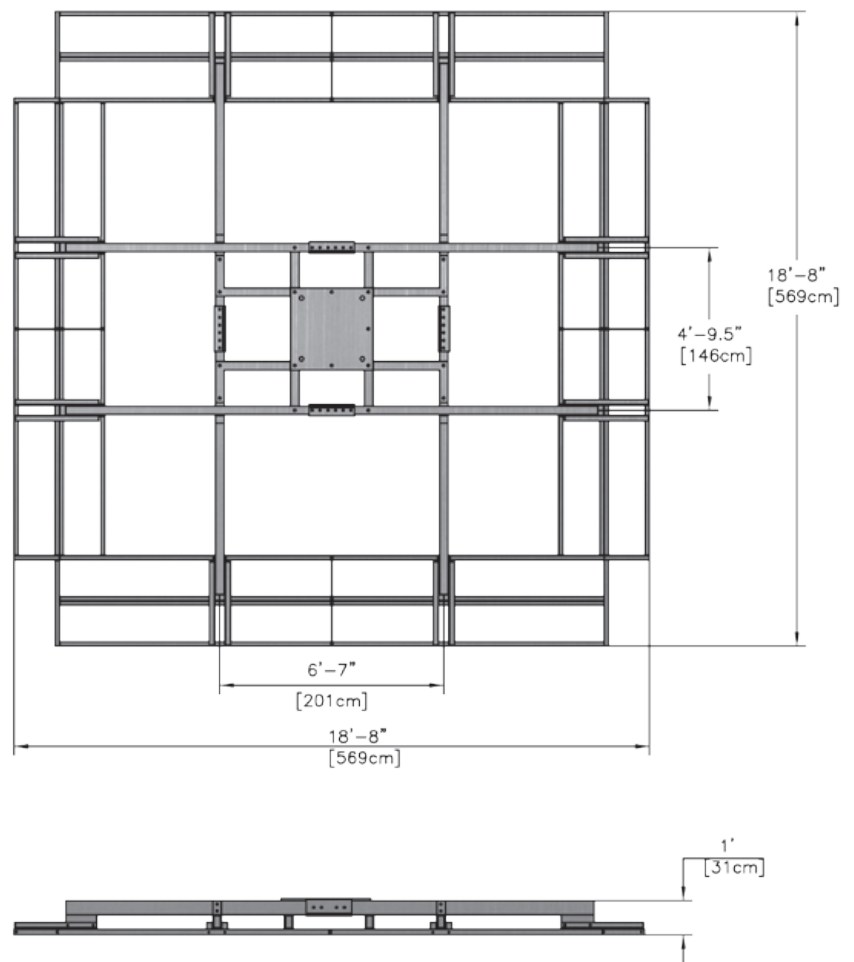

PART NUMBER	DESCRIPTION
AFCH186-37ASC-R	Non-Pen Mount, 2 Trays Per Leg, 18.6' x 18.6' Footprint, Adapter for 3.7M ASC Pedestal w/ Rubber
AFCH186-39ASC-R	Non-Pen Mount, 2 Trays Per Leg, 18.6' x 18.6' Footprint, Adapter for 3.9M ASC Pedestal w/ Rubber
AFCH186-45PAT-R	Non-Pen Mount, 2 Trays Per Leg, 18.6' x 18.6' Footprint, Adapter for 4.5M Patriot Pedestal w/ Rubber
AFCH186-45PROD-R	Non-Pen Mount, 2 Trays Per Leg, 18.6' x 18.6' Footprint, Adapter for 4.5M Prodelin Kingpost w/ Rubber
AFCH186-47VER-R	Non-Pen Mount, 2 Trays Per Leg, 18.6' x 18.6' Footprint, Adapter for 4.7M Vertex Kingpost w/ Rubber
AFCH186-48VER-R	Non-Pen Mount, 2 Trays Per Leg, 18.6' x 18.6' Footprint, Adapter for 4.8M Vertex Kingpost w/ Rubber
AFCH186-49ASC-R	Non-Pen Mount, 2 Trays Per Leg, 18.6' x 18.6' Footprint, Adapter for 4.9M ASC Pedestal w/ Rubber
AFCHP	Contact Baird for a complete list of available AFC models

PRODUCT INFORMATION	
Application:	Roof-Top or Ground
Type:	Non-Penetrating, Flat Surface
Uses:	Satellite 3.7M to 5.0M+ Towers Other Applications
Footprint:	18.6' x 18.6' = 349 sq ft
Finish:	Hot Dip Galvanized
Available Options:	1 Tray Per Leg 2 Trays Per Leg 3 Trays Per Leg 4 Trays Per Leg Penetrating Feet (No Trays)
Satellite Mast Sizes:	Antenna kingpost or pedestal is mounted directly to AFC Base
Wireless / Other Application Mast Sizes:	Tower or monopole is mounted directly to AFC Base
Ballast:	Up to 152 Standard Concrete Blocks (8" x 8" x 16")
Shipping:	Freight 2 Shipping Pallets per Mount
Warranty:	10 Year Product Warranty