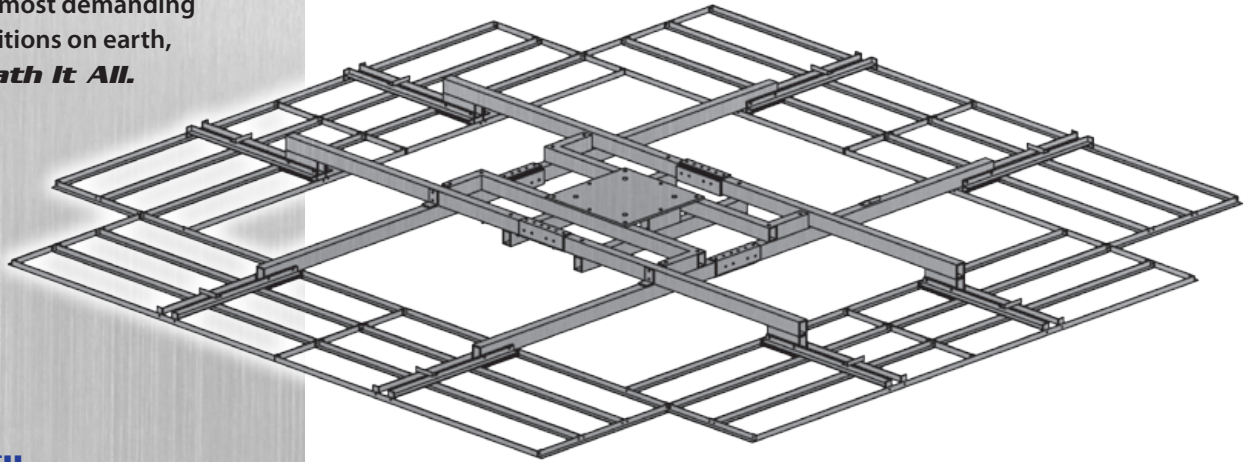

Model: AFC HD (3 Trays Per Leg)
Type: Non-Penetrating Mount System
3.7M to 5.0M+ Antennas

Baird is the world's leading antenna mounting systems manufacturer. Baird designs, tests and manufactures mounting systems for every antenna offered in the world today. In the most demanding situations and conditions on earth, Baird is ***Underneath It All.***

Baird AFC Series mounts are used with all major brands of satellite antennas from 3.7M to 5.0M+, towers and monopoles for other applications.

Superior Quality

- 100% hot dipped galvanized finish
- Zinc plated hardware
- Design tested for survivability
- State-of-the-art manufacturing
- Heavy gauge steel fabrication

Ultimate Flexibility

- Mast sizes to accommodate ALL major antenna brands
- Mast heights up to 10' (3.2M) for wireless and other applications
- Custom installations? Baird can meet your needs with more than 20 years of Industry experience

PRODUCT INFORMATION	
Application:	Roof-Top or Ground
Type:	Non-Penetrating, Flat Surface
Uses:	Satellite 3.7M to 5.0M+ Towers Other Applications
Footprint:	21.3' x 21.3' = 454 sq ft
Finish:	Hot Dip Galvanized
Available Options:	1 Tray Per Leg 2 Trays Per Leg 3 Trays Per Leg 4 Trays Per Leg Penetrating Feet (No Trays)
Satellite Mast Sizes:	Antenna kingpost or pedestal is mounted directly to AFC Base
Wireless / Other Application Mast Sizes:	Tower or monopole is mounted directly to AFC Base
Ballast:	Up to 228 Standard Concrete Blocks (8" x 8" x 16")
Shipping:	Freight 2 Shipping Pallets per Mount
Warranty:	10 Year Product Warranty