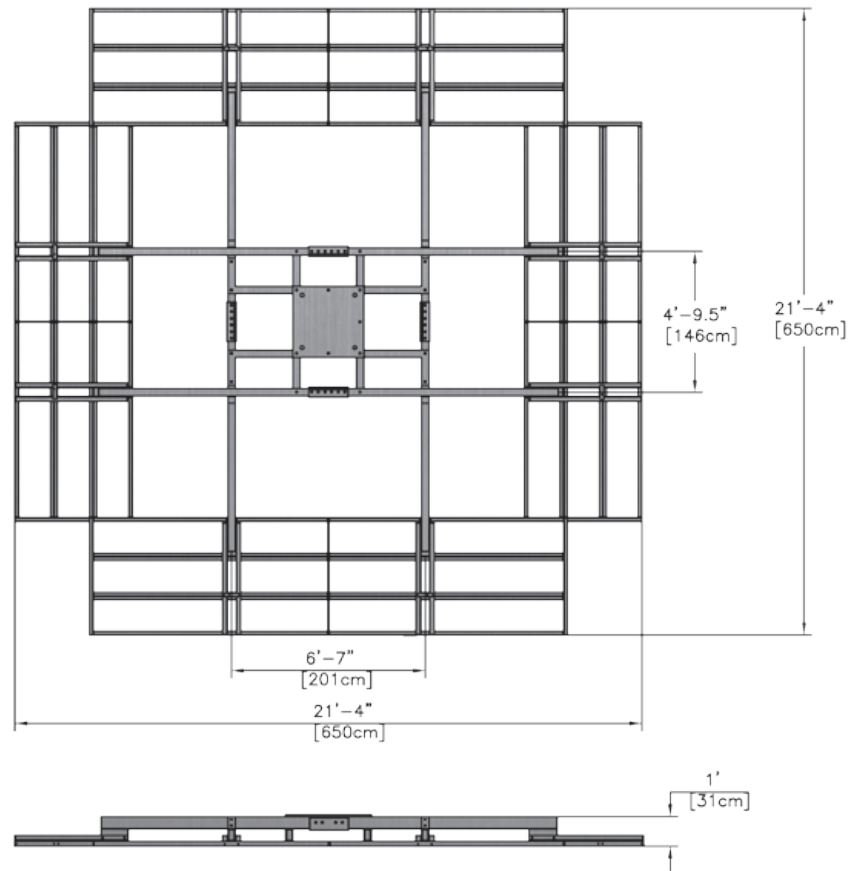

PART NUMBER	DESCRIPTION
AFCH213-37ASC-R	Non-Pen Mount, 3 Trays Per Leg, 21.3' x 21.3' Footprint, Adapter for 3.7M ASC Pedestal w/ Rubber
AFCH213-39ASC-R	Non-Pen Mount, 3 Trays Per Leg, 21.3' x 21.3' Footprint, Adapter for 3.9M ASC Pedestal w/ Rubber
AFCH213-45PAT-R	Non-Pen Mount, 3 Trays Per Leg, 21.3' x 21.3' Footprint, Adapter for 4.5M Patriot Pedestal w/ Rubber
AFCH213-45PROD-R	Non-Pen Mount, 3 Trays Per Leg, 21.3' x 21.3' Footprint, Adapter for 4.5M Prodelin Kingpost w/ Rubber
AFCH213-47VER-R	Non-Pen Mount, 3 Trays Per Leg, 21.3' x 21.3' Footprint, Adapter for 4.7M Vertex Kingpost w/ Rubber
AFCH213-48VER-R	Non-Pen Mount, 3 Trays Per Leg, 21.3' x 21.3' Footprint, Adapter for 4.8M Vertex Kingpost w/ Rubber
AFCH213-49ASC-R	Non-Pen Mount, 3 Trays Per Leg, 21.3' x 21.3' Footprint, Adapter for 4.9M ASC Pedestal w/ Rubber
AFCHP	Contact Baird for a complete list of available AFC models

PRODUCT INFORMATION	
Application:	Roof-Top or Ground
Type:	Non-Penetrating, Flat Surface
Uses:	Satellite 3.7M to 5.0M+ Towers Other Applications
Footprint:	21.3' x 21.3' = 454 sq ft
Finish:	Hot Dip Galvanized
Available Options:	1 Tray Per Leg 2 Trays Per Leg 3 Trays Per Leg 4 Trays Per Leg Penetrating Feet (No Trays)
Satellite Mast Sizes:	Antenna kingpost or pedestal is mounted directly to AFC Base
Wireless / Other Application Mast Sizes:	Tower or monopole is mounted directly to AFC Base
Ballast:	Up to 228 Standard Concrete Blocks (8" x 8" x 16")
Shipping:	Freight 2 Shipping Pallets per Mount
Warranty:	10 Year Product Warranty