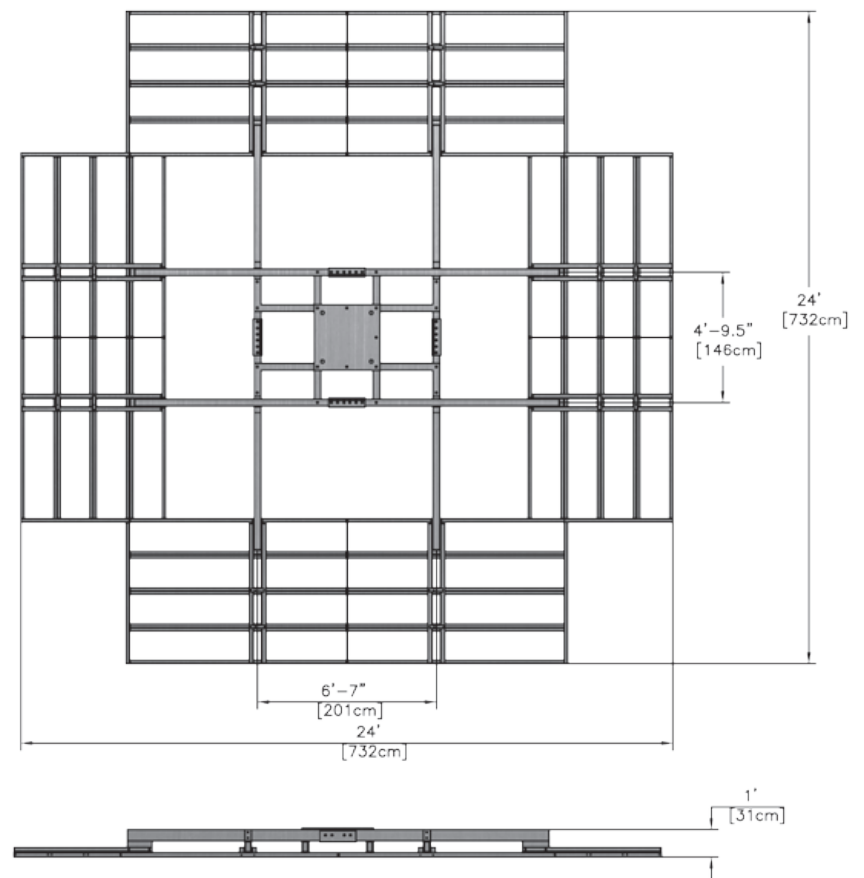

### Warranty

- Your mount is backed by Baird's industry leading...**10 year warranty!**

PART NUMBER	DESCRIPTION
AFCH24-37ASC-R	Non-Pen Mount, 4 Trays Per Leg, 24' x 24' Footprint, Adapter for 3.7M ASC Pedestal w/ Rubber
AFCH24-39ASC-R	Non-Pen Mount, 4 Trays Per Leg, 24' x 24' Footprint, Adapter for 3.9M ASC Pedestal w/ Rubber
AFCH24-45PAT-R	Non-Pen Mount, 4 Trays Per Leg, 24' x 24' Footprint, Adapter for 4.5M Patriot Pedestal w/ Rubber
AFCH24-45PROD-R	Non-Pen Mount, 4 Trays Per Leg, 24' x 24' Footprint, Adapter for 4.5M Prodelin Kingpost w/ Rubber
AFCH24-47VER-R	Non-Pen Mount, 4 Trays Per Leg, 24' x 24' Footprint, Adapter for 4.7M Vertex Kingpost w/ Rubber
AFCH24-48VER-R	Non-Pen Mount, 4 Trays Per Leg, 24' x 24' Footprint, Adapter for 4.8M Vertex Kingpost w/ Rubber
AFCH24-49ASC-R	Non-Pen Mount, 4 Trays Per Leg, 24' x 24' Footprint, Adapter for 4.9M ASC Pedestal w/ Rubber
AFCHP	Contact Baird for a complete list of available AFC models

### PRODUCT INFORMATION

Application:	Roof-Top or Ground
Type:	Non-Penetrating, Flat Surface
Uses:	Satellite 3.7M to 5.0M+ Towers Other Applications
Footprint:	24' x 24' = 576 sq ft
Finish:	Hot Dip Galvanized
Available Options:	1 Tray Per Leg 2 Trays Per Leg 3 Trays Per Leg 4 Trays Per Leg Penetrating Feet (No Trays)
Satellite Mast Sizes:	Antenna kingpost or pedestal is mounted directly to AFC Base
Wireless / Other Application Mast Sizes:	Tower or monopole is mounted directly to AFC Base
Ballast:	Up to 304 Standard Concrete Blocks (8" x 8" x 16")
Shipping:	Freight 2 Shipping Pallets per Mount
Warranty:	10 Year Product Warranty