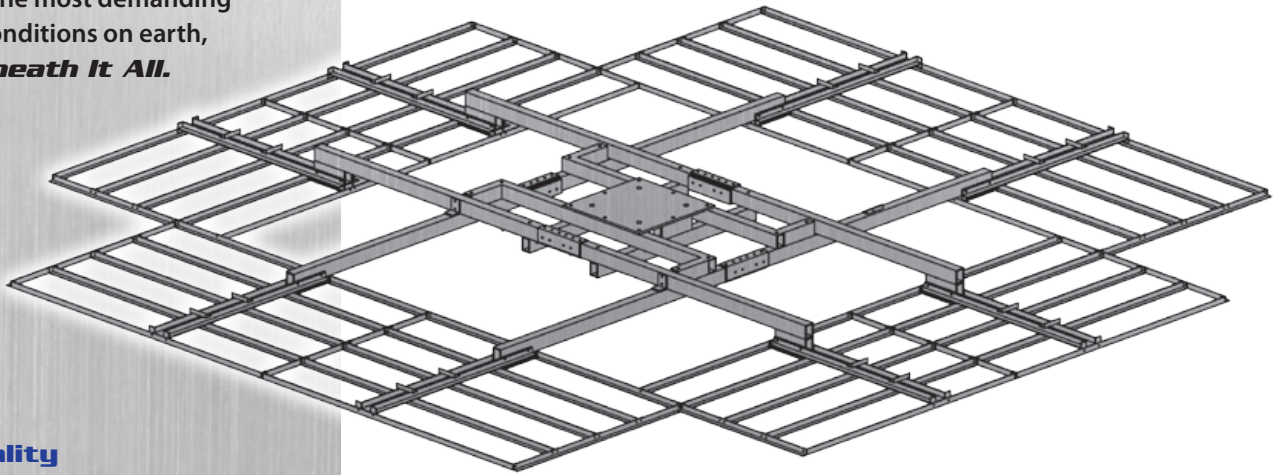

**Model:** AFC HD (4 Trays Per Leg)  
**Type:** Non-Penetrating Mount System  
**3.7M to 5.0M+ Antennas**

Baird is the world's leading antenna mounting systems manufacturer. Baird designs, tests and manufactures mounting systems for every antenna offered in the world today. In the most demanding situations and conditions on earth, Baird is ***Underneath It All.***

Baird AFC Series mounts are used with all major brands of satellite antennas from 3.7M to 5.0M+, towers and monopoles for other applications.

### PRODUCT INFORMATION

Application:	Roof-Top or Ground
Type:	Non-Penetrating, Flat Surface
Uses:	Satellite 3.7M to 5.0M+ Towers Other Applications
Footprint:	24' x 24' = 576 sq ft
Finish:	Hot Dip Galvanized
Available Options:	1 Tray Per Leg 2 Trays Per Leg 3 Trays Per Leg 4 Trays Per Leg Penetrating Feet (No Trays)
Satellite Mast Sizes:	Antenna kingpost or pedestal is mounted directly to AFC Base
Wireless / Other Application Mast Sizes:	Tower or monopole is mounted directly to AFC Base
Ballast:	Up to 304 Standard Concrete Blocks (8" x 8" x 16")
Shipping:	Freight 2 Shipping Pallets per Mount
Warranty:	10 Year Product Warranty