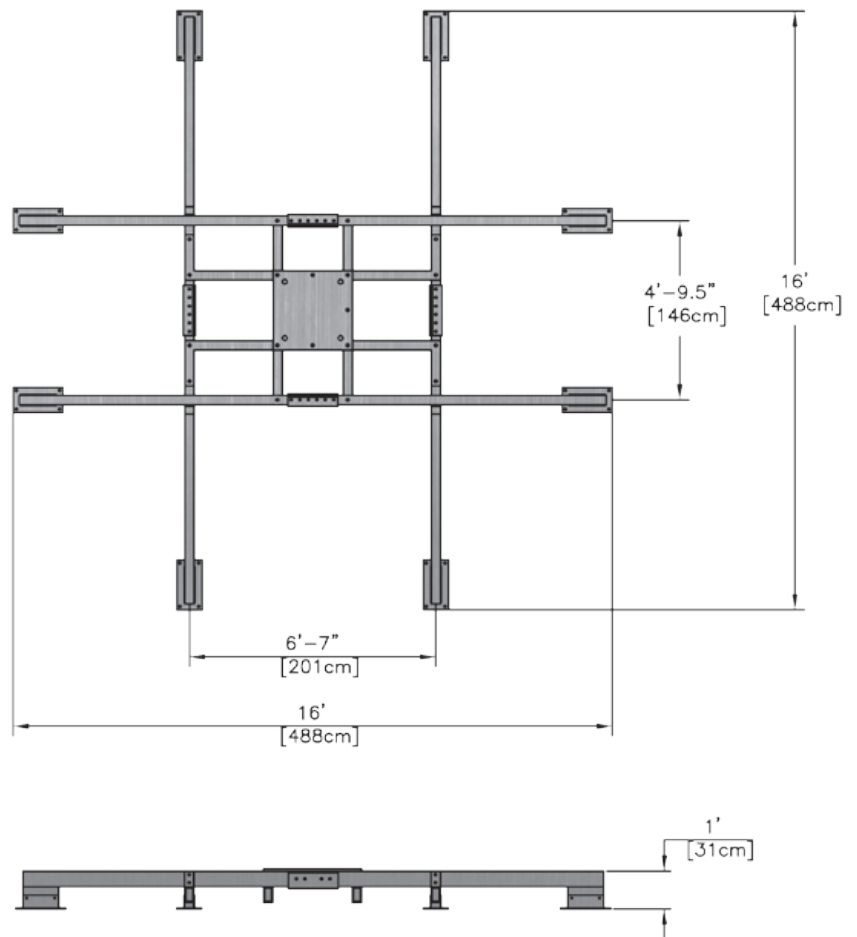

PART NUMBER	DESCRIPTION
AFCHP-37ASC	Penetrating Mount, 16' x 16' Footprint, Adapter for 3.7M ASC Pedestal
AFCHP-39ASC	Penetrating Mount, 16' x 16' Footprint, Adapter for 3.9M ASC Pedestal
AFCHP-45PAT	Penetrating Mount, 16' x 16' Footprint, Adapter for 4.5M Patriot Pedestal
AFCHP-45PROD	Penetrating Mount, 16' x 16' Footprint, Adapter for 4.5M Prodelin Kingpost
AFCHP-47VER	Penetrating Mount, 16' x 16' Footprint, Adapter for 4.7M Vertex Kingpost
AFCHP-48VER	Penetrating Mount, 16' x 16' Footprint, Adapter for 4.8M Vertex Kingpost
AFCHP-49ASC	Penetrating Mount, 16' x 16' Footprint, Adapter for 4.9M ASC Pedestal
AFCHP	Contact Baird for a complete list of available AFC models

PRODUCT INFORMATION	
Application:	Roof-Top or Ground
Type:	Penetrating, Flat Surface
Uses:	Satellite 3.7M to 5.0M+ Towers Other Applications
Footprint:	16.0' x 16.0' = 256 sq ft
Finish:	Hot Dip Galvanized
Available Options:	1 Tray Per Leg 2 Trays Per Leg 3 Trays Per Leg 4 Trays Per Leg Penetrating Feet (No Trays)
Satellite Mast Sizes:	Antenna kingpost or pedestal is mounted directly to AFC Base
Wireless / Other Application Mast Sizes:	Tower or monopole is mounted directly to AFC Base
Ballast:	Not Required
Shipping:	Freight 2 Shipping Pallets per Mount
Warranty:	10 Year Product Warranty