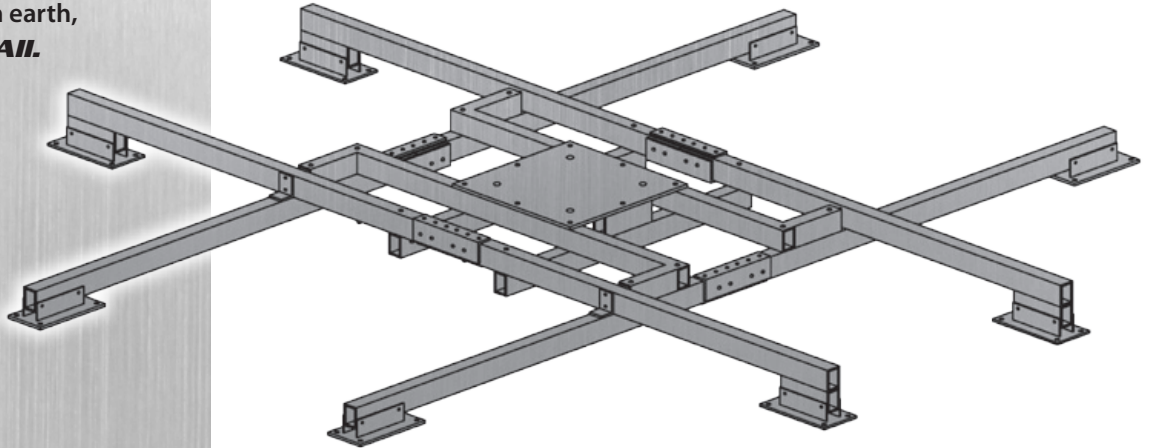

Model: AFC HD (Penetrating)
Type: Penetrating Mount System
3.7M to 5.0M+ Antennas

Baird is the world's leading antenna mounting systems manufacturer. Baird designs, tests and manufactures mounting systems for every antenna offered in the world today. In the most demanding situations and conditions on earth, Baird is ***Underneath It All.***

Baird AFC Series mounts are used with all major brands of satellite antennas from 3.7M to 5.0M+, towers and monopoles for other applications.

Superior Quality

- 100% hot dipped galvanized finish
- Zinc plated hardware
- Design tested for survivability
- State-of-the-art manufacturing
- Heavy gauge steel fabrication

Ultimate Flexibility

- Mast sizes to accommodate ALL major antenna brands
- Mast heights up to 10' (3.2M) for wireless and other applications
- Custom installations? Baird can meet your needs with more than 20 years of Industry experience

PRODUCT INFORMATION	
Application:	Roof-Top or Ground
Type:	Penetrating, Flat Surface
Uses:	Satellite 3.7M to 5.0M+ Towers Other Applications
Footprint:	16.0' x 16.0' = 256 sq ft
Finish:	Hot Dip Galvanized
Available Options:	1 Tray Per Leg 2 Trays Per Leg 3 Trays Per Leg 4 Trays Per Leg Penetrating Feet (No Trays)
Satellite Mast Sizes:	Antenna kingpost or pedestal is mounted directly to AFC Base
Wireless / Other Application Mast Sizes:	Tower or monopole is mounted directly to AFC Base
Ballast:	Not Required
Shipping:	Freight 2 Shipping Pallets per Mount
Warranty:	10 Year Product Warranty